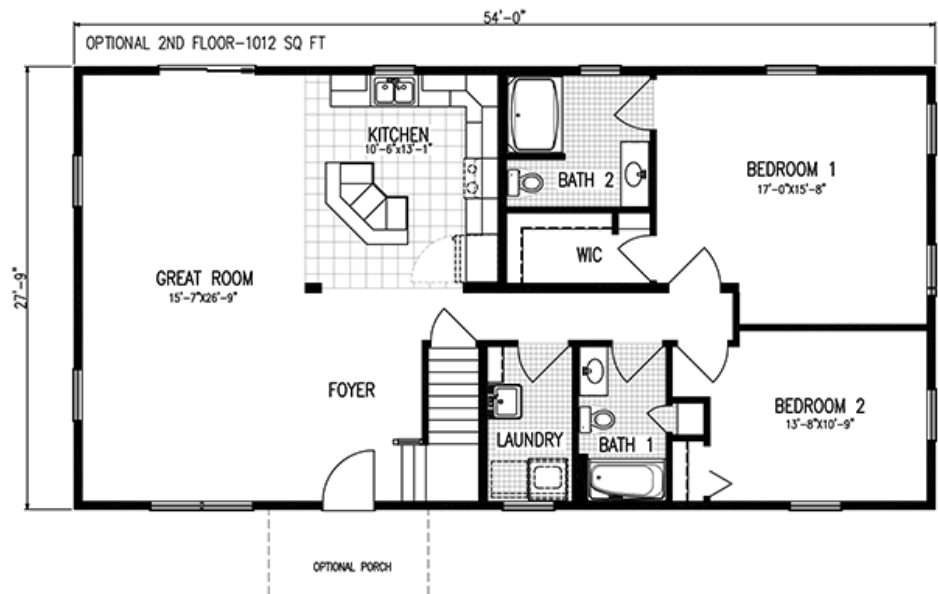

STRUCTURAL MODULARS, INC.

The Rosewood

CAPE COD
1512 SQ FT – 1st floor
1012 SQ FT – 2nd floor

2 Bedrooms
2 Full Baths
Open Kitchen & Great Room

Overview:

The Rosewood is a spacious 2 bedroom 2 bath cape cod with an airy feeling in kitchen and great room. Spacious master bedroom with walk in closet master bath has a garden tub/tub shower combination. Plan also shows a 1st floor laundry with a free-standing laundry tub with faucet.

Notes:

All floor plans can be customized to fit your needs. We design and construct the modular to your specifications. Elevations may include additional builder construction such as porches, garages, decks, etc.