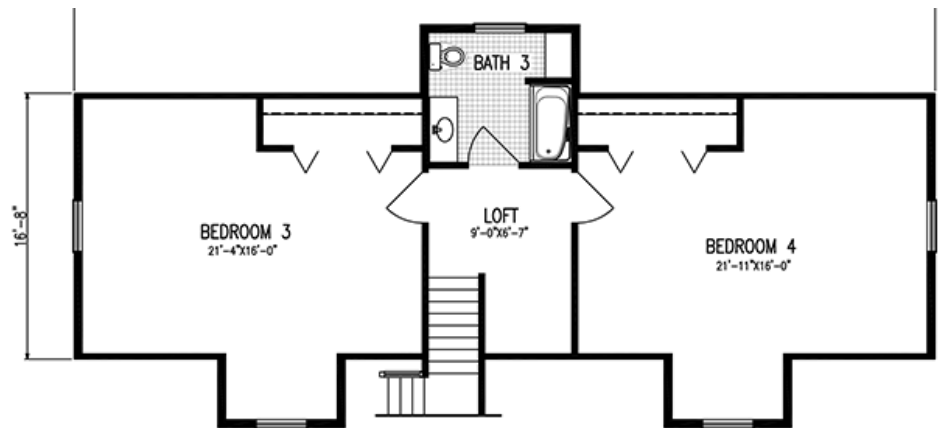

Structural Modularity, Inc.

101 Southern Avenue
P.O. Box 315
Strattanville, PA 16258
Phone: 800.216.7849
Fax: 814.764.5852
E-mail: info@smihomes.com